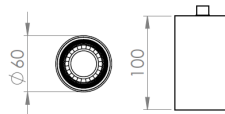

COLORES

GU10 LED

DIMENSIONES

2900GU

DETALLES

AC2600

Lukka